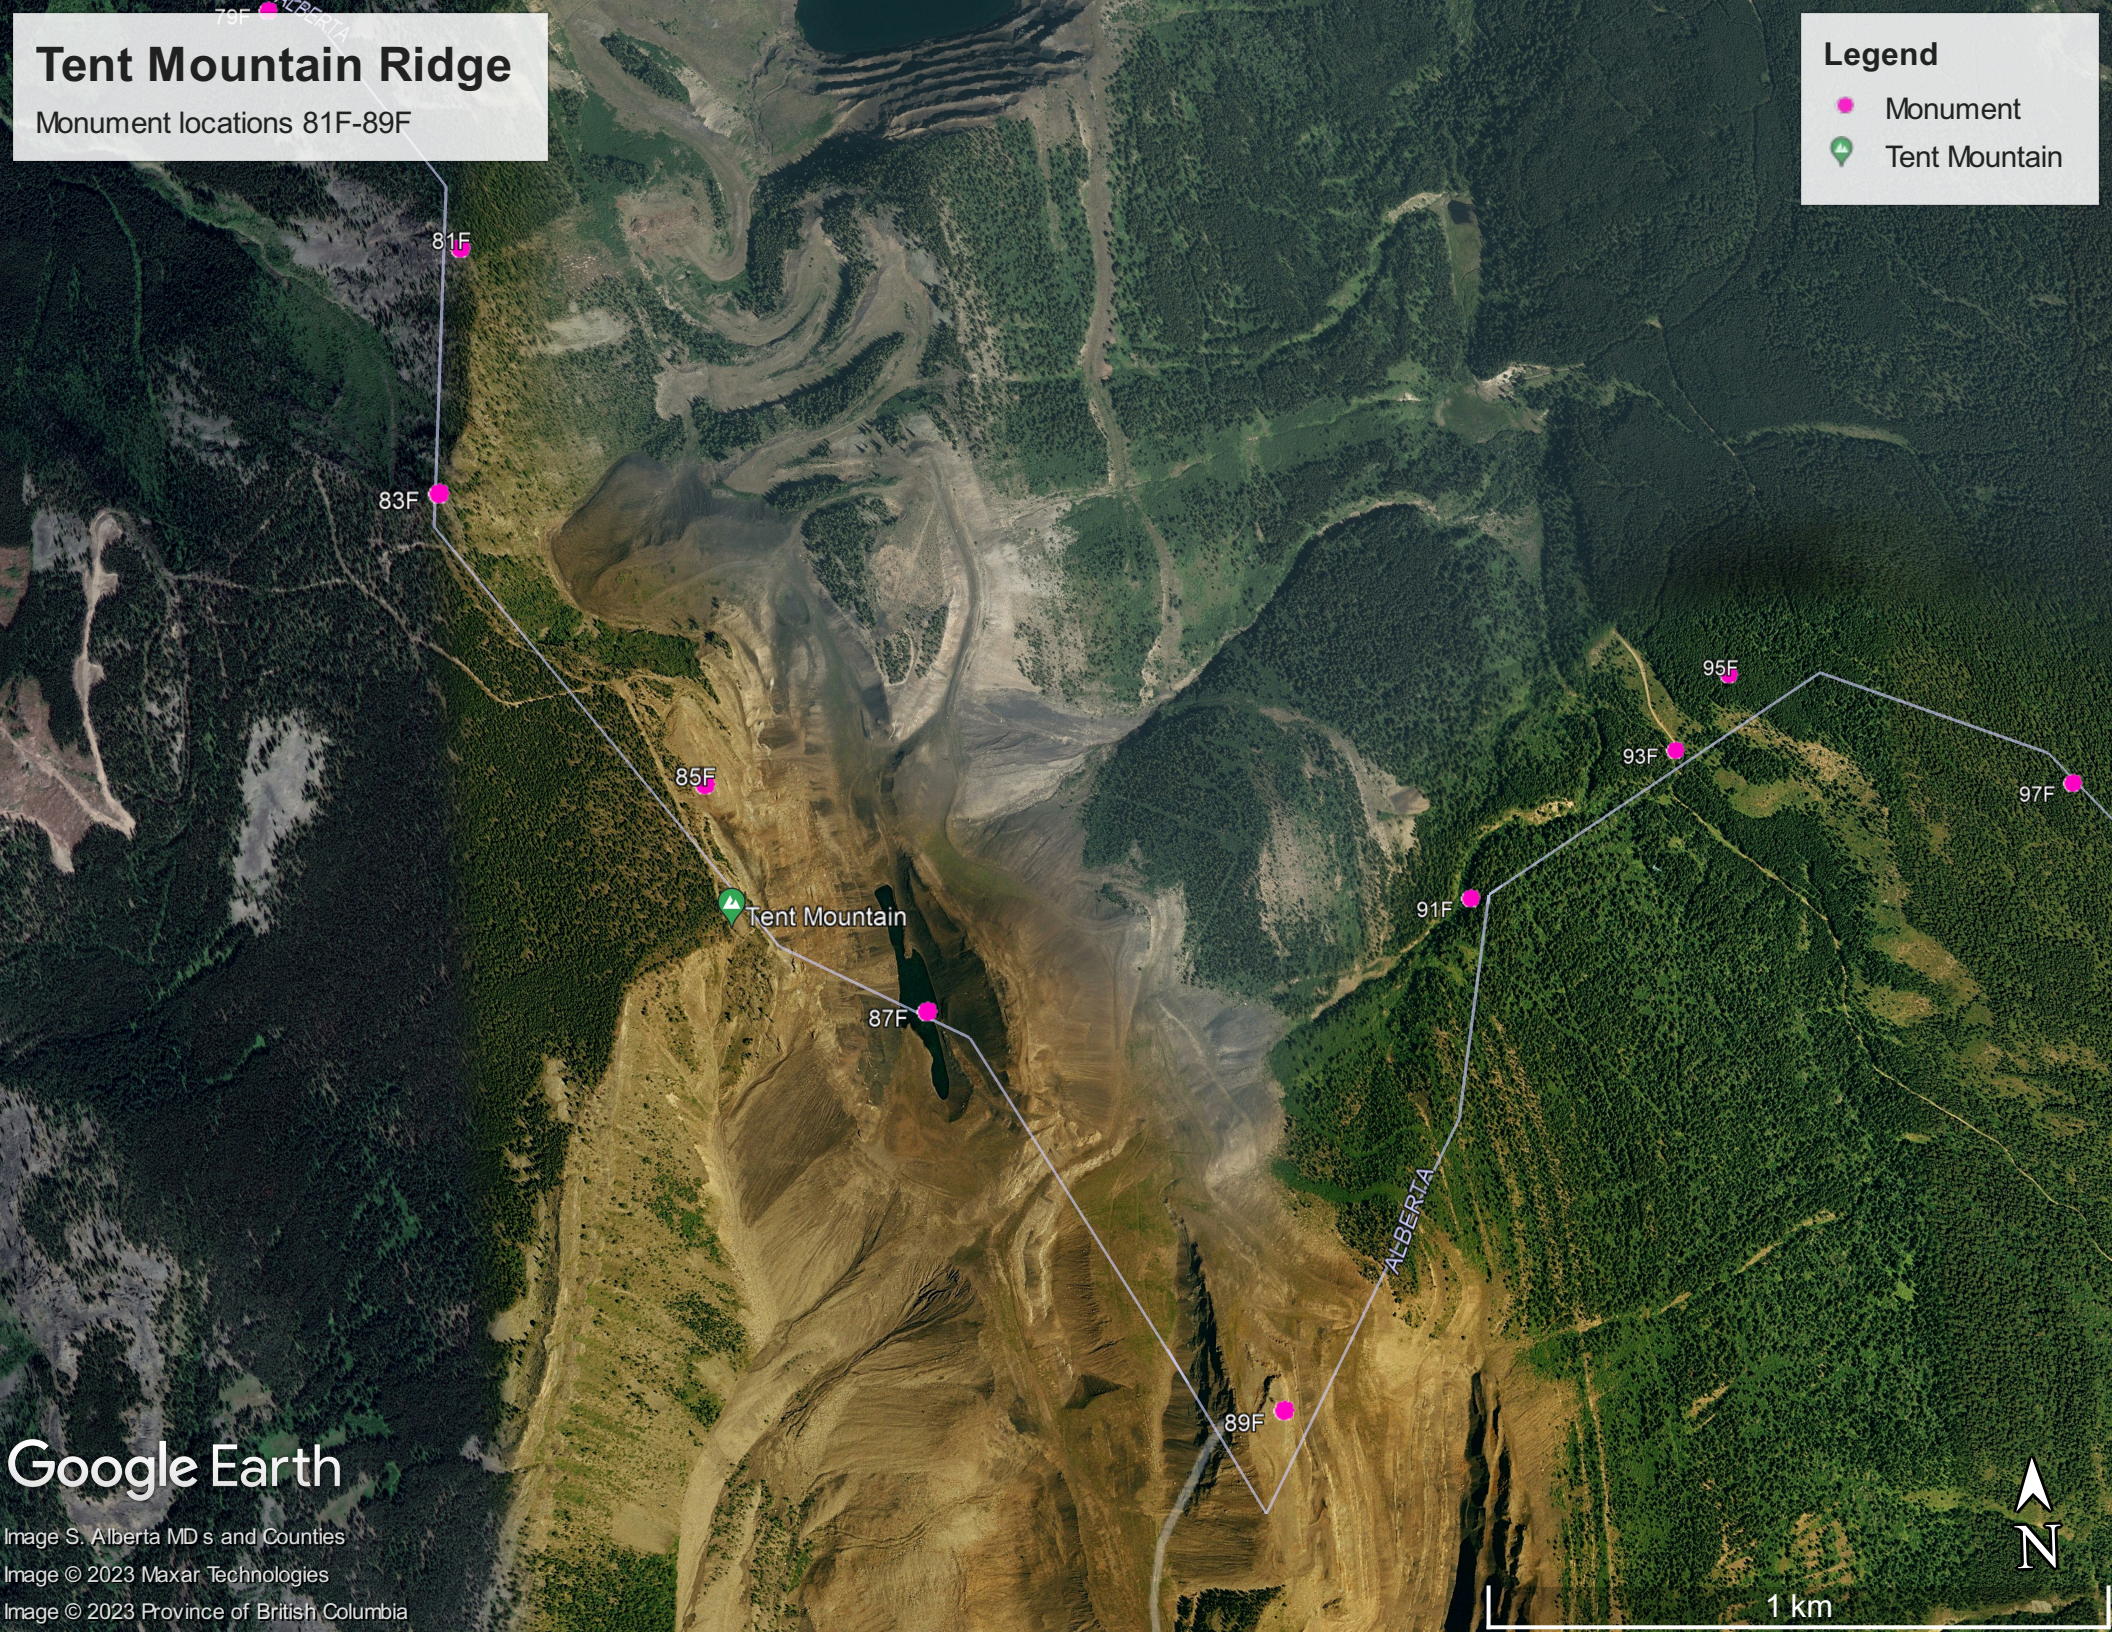

Tent Mountain Ridge

Monument locations 81F-89F

Legend

- Monument
- 📍 Tent Mountain

Google Earth

Image S. Alberta MD's and Counties
Image © 2023 Maxar Technologies
Image © 2023 Province of British Columbia