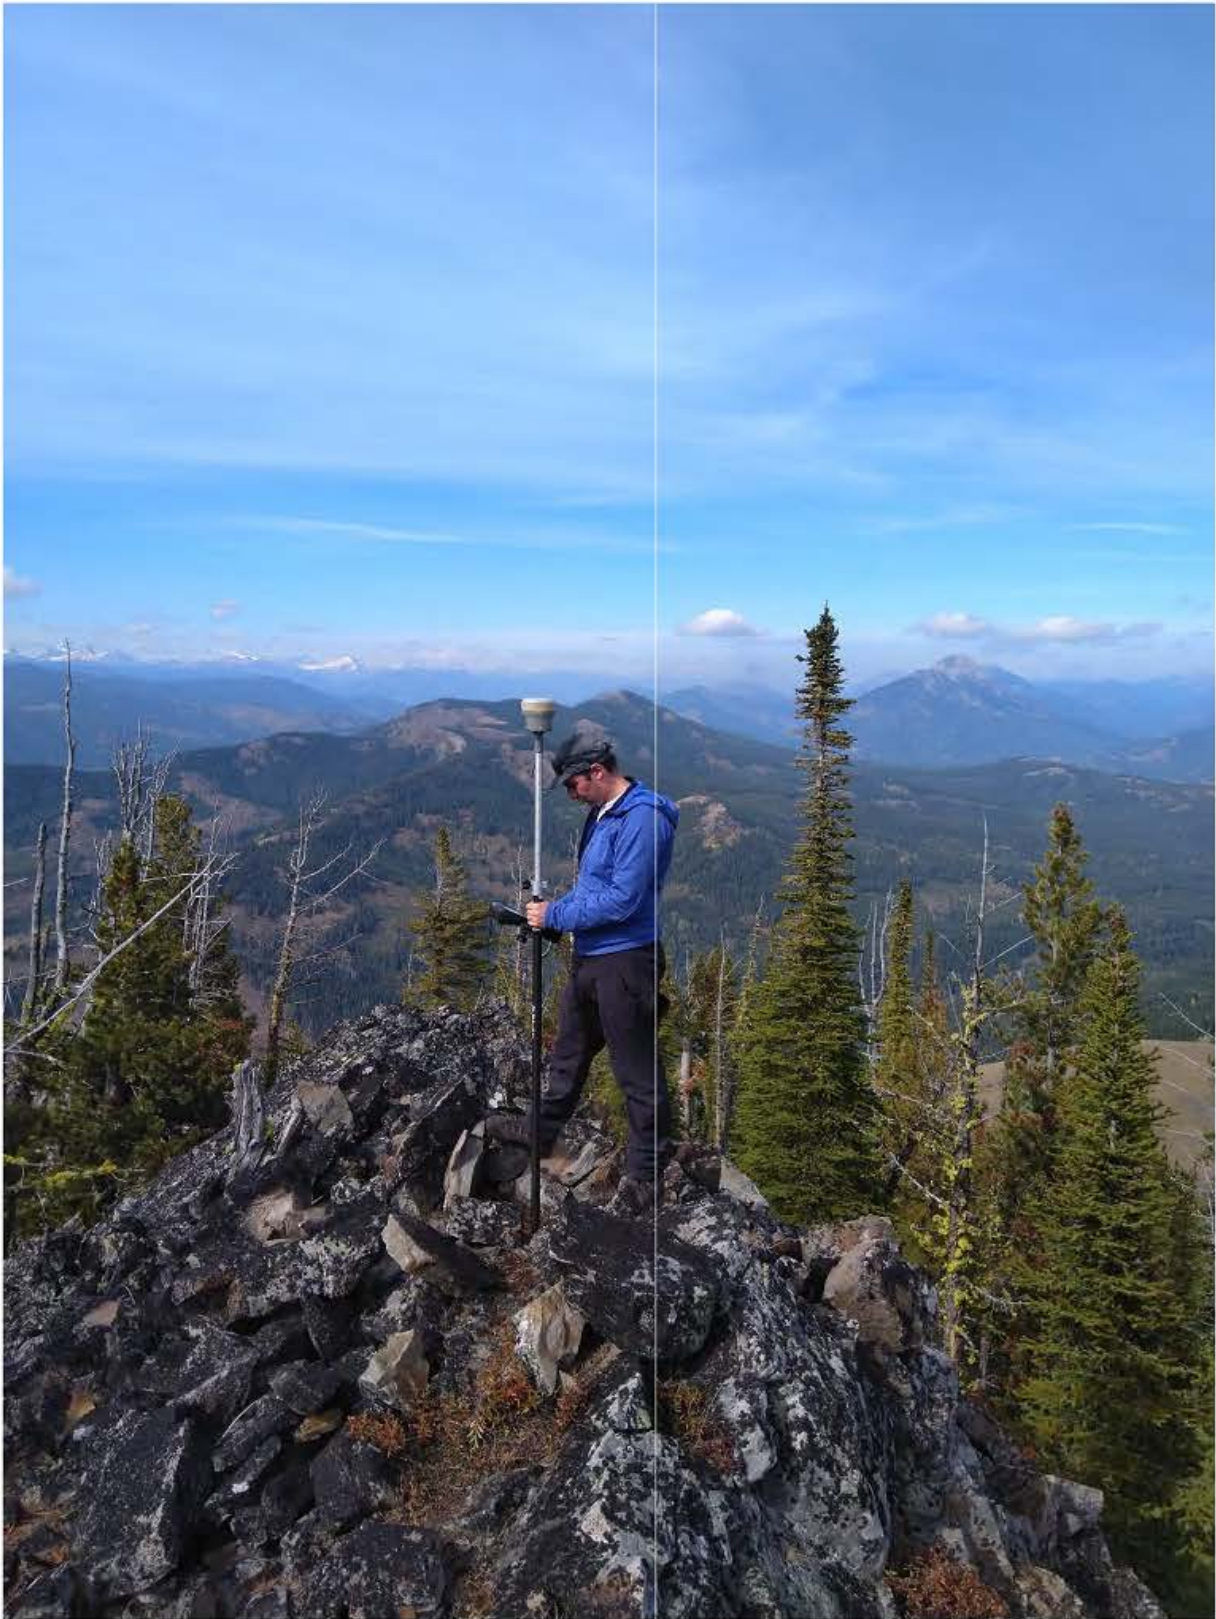

81 F. Looking N.W.

Monument 81F – Approximate Location

Tent Mountain Pass
Boundary Survey Phase 1

Site of 81F

83 F. Looking N.W.

CAIRN AT 83F

85 F. Looking N.W.

*Looking from O.I.P.3-85 F
towards 85 F.*

Monument 85 F.

87 F. Looking N.W.

BRASS BOLT 87F IN PLACE

89 F. Looking N.

CAIRN AT 89F